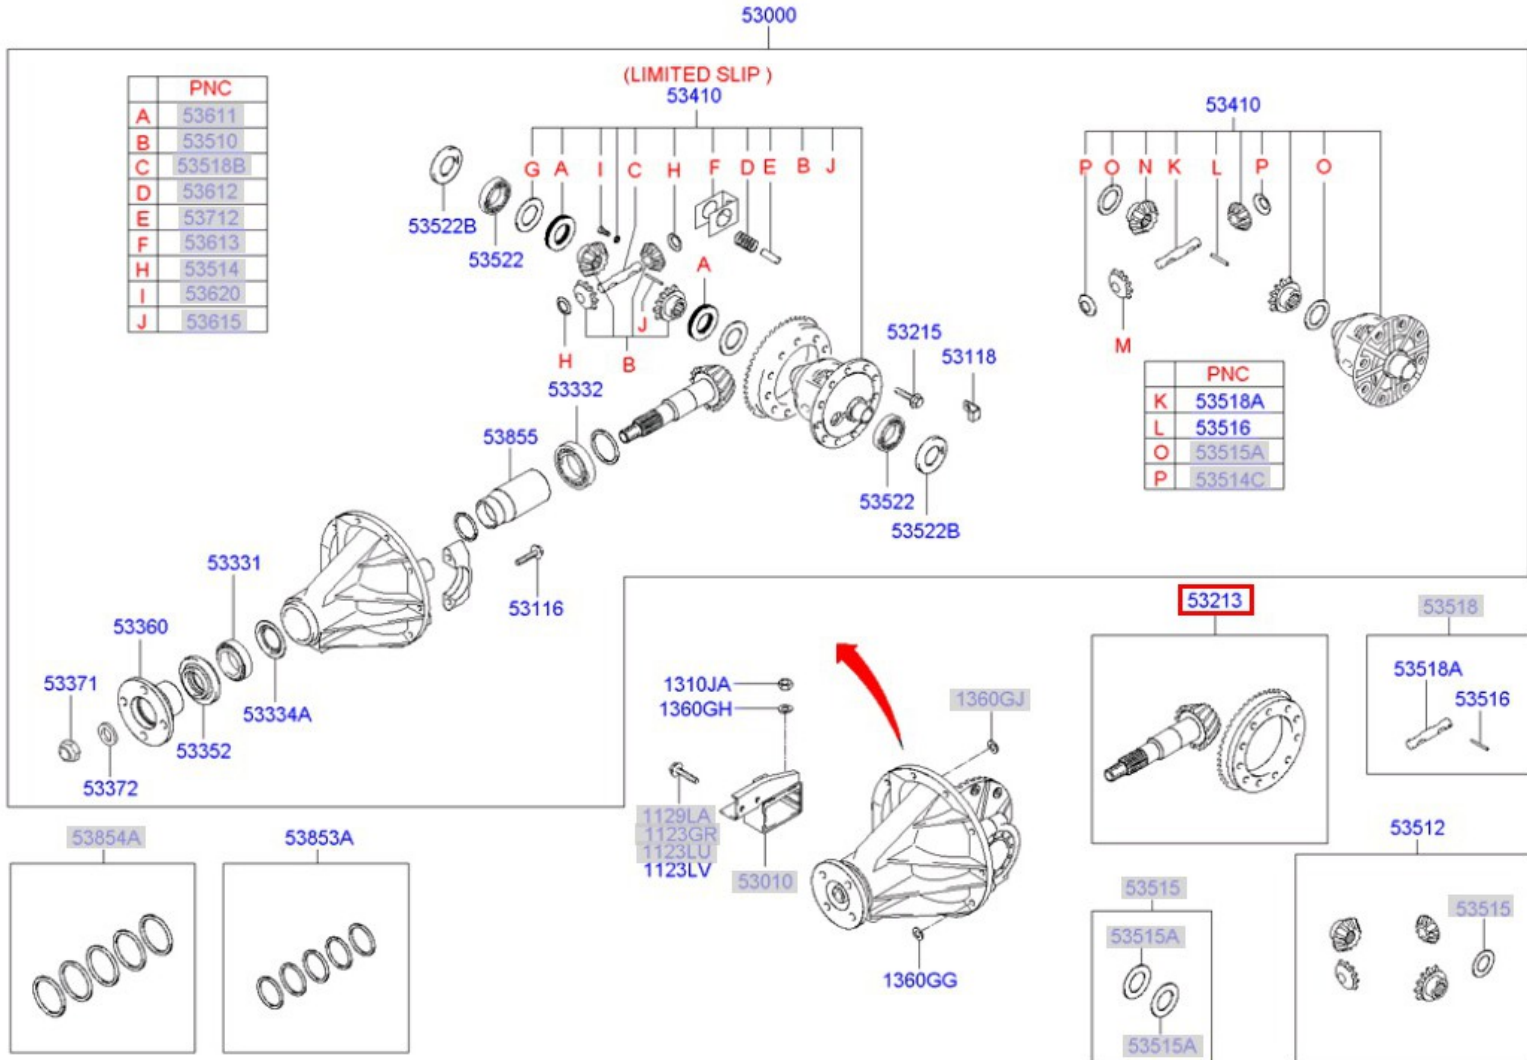

# RAROPEM

BACK ON TRACK

Diferential Spate HYUNDAI H100