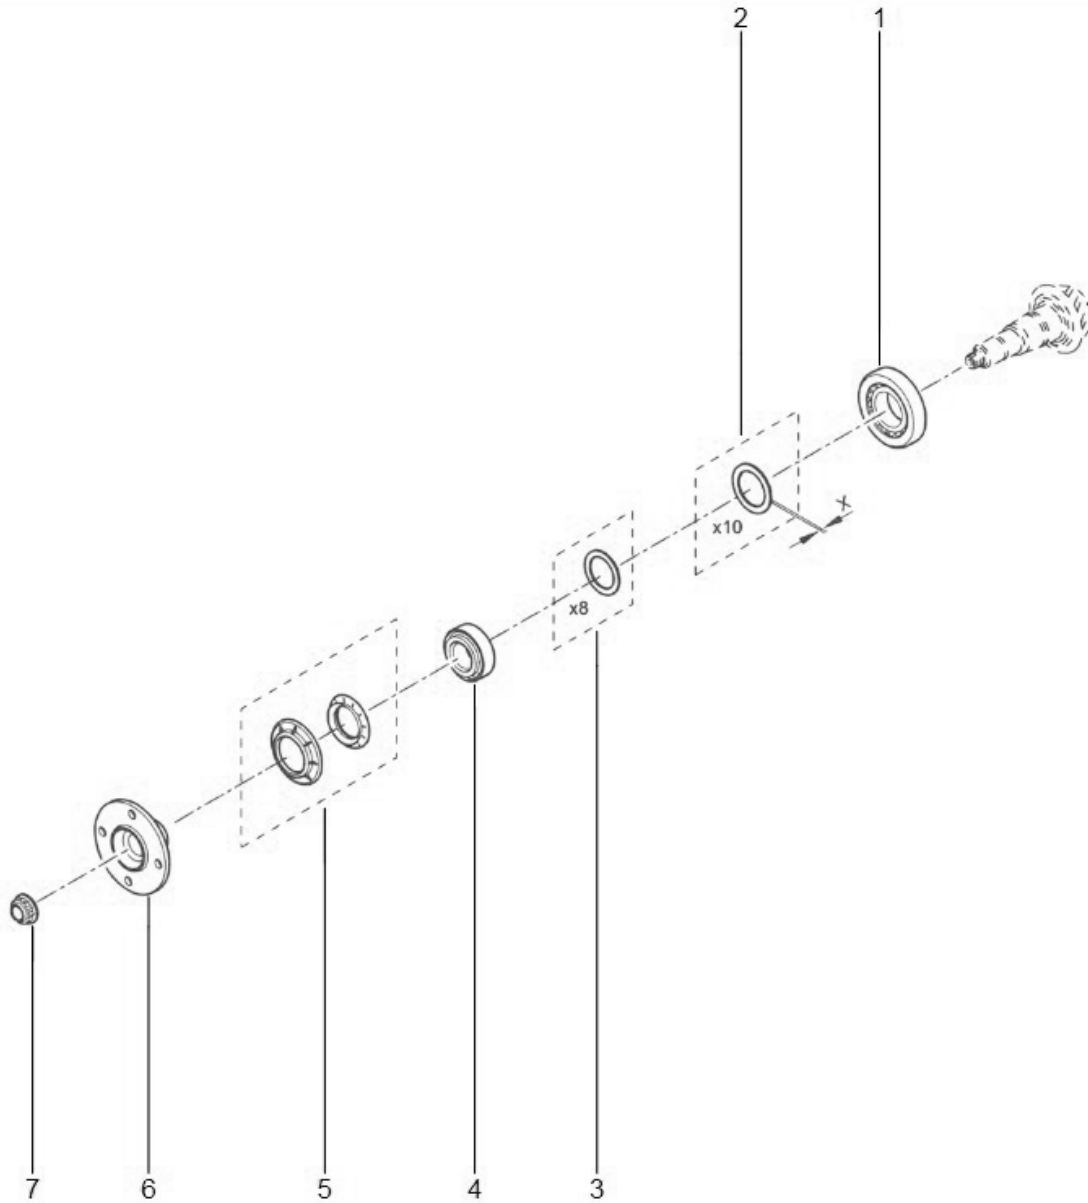

RAROPEM
BACK ON TRACK

Diferential Renault Master 3 383006870R

RAROPEM

BACK ON TRACK

Diferential Renault Master 3 383006870R

RAROPEM

BACK ON TRACK

Diferential Renault Master 3 383006870R