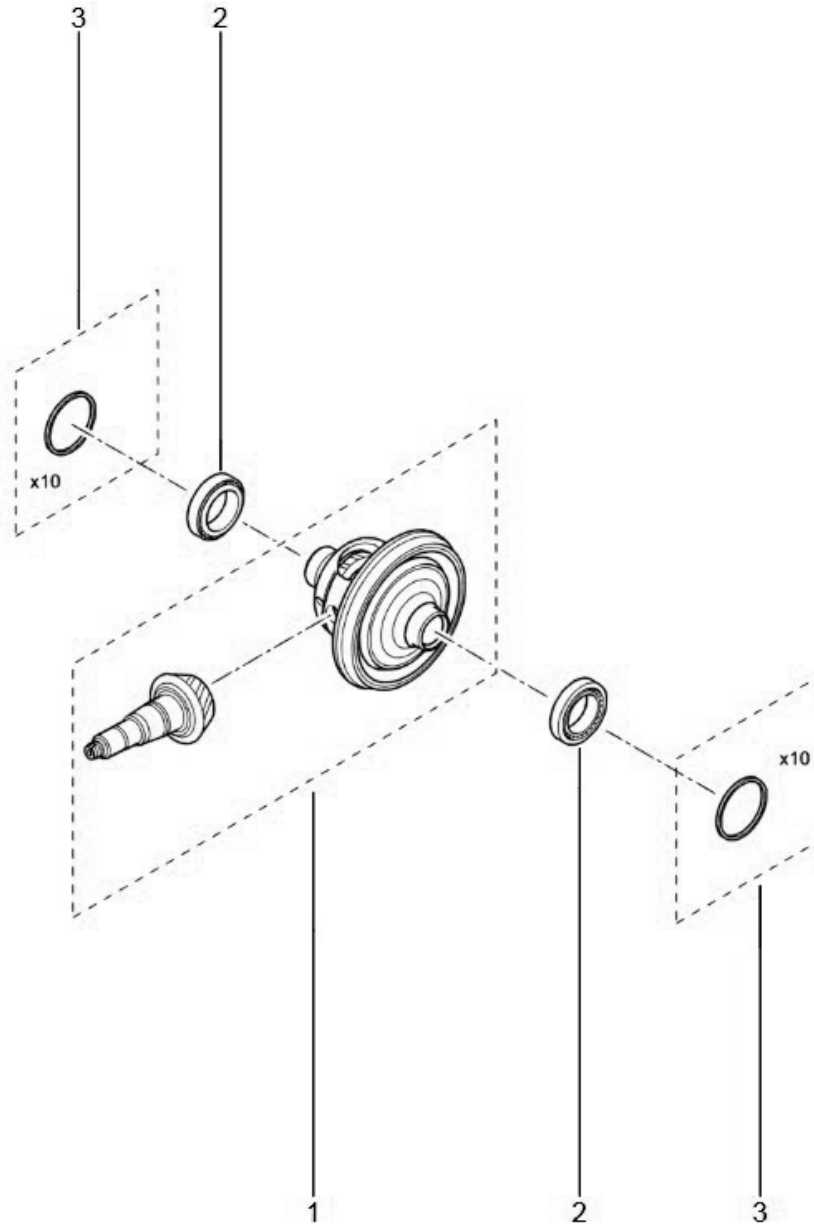

RAROPEM
BACK ON TRACK

Diferential Renault Master 3 383006870R

RAROPEM

BACK ON TRACK

Diferential Renault Master 3 383006870R

RAROPEM

BACK ON TRACK

Diferential Renault Master 3 383006870R