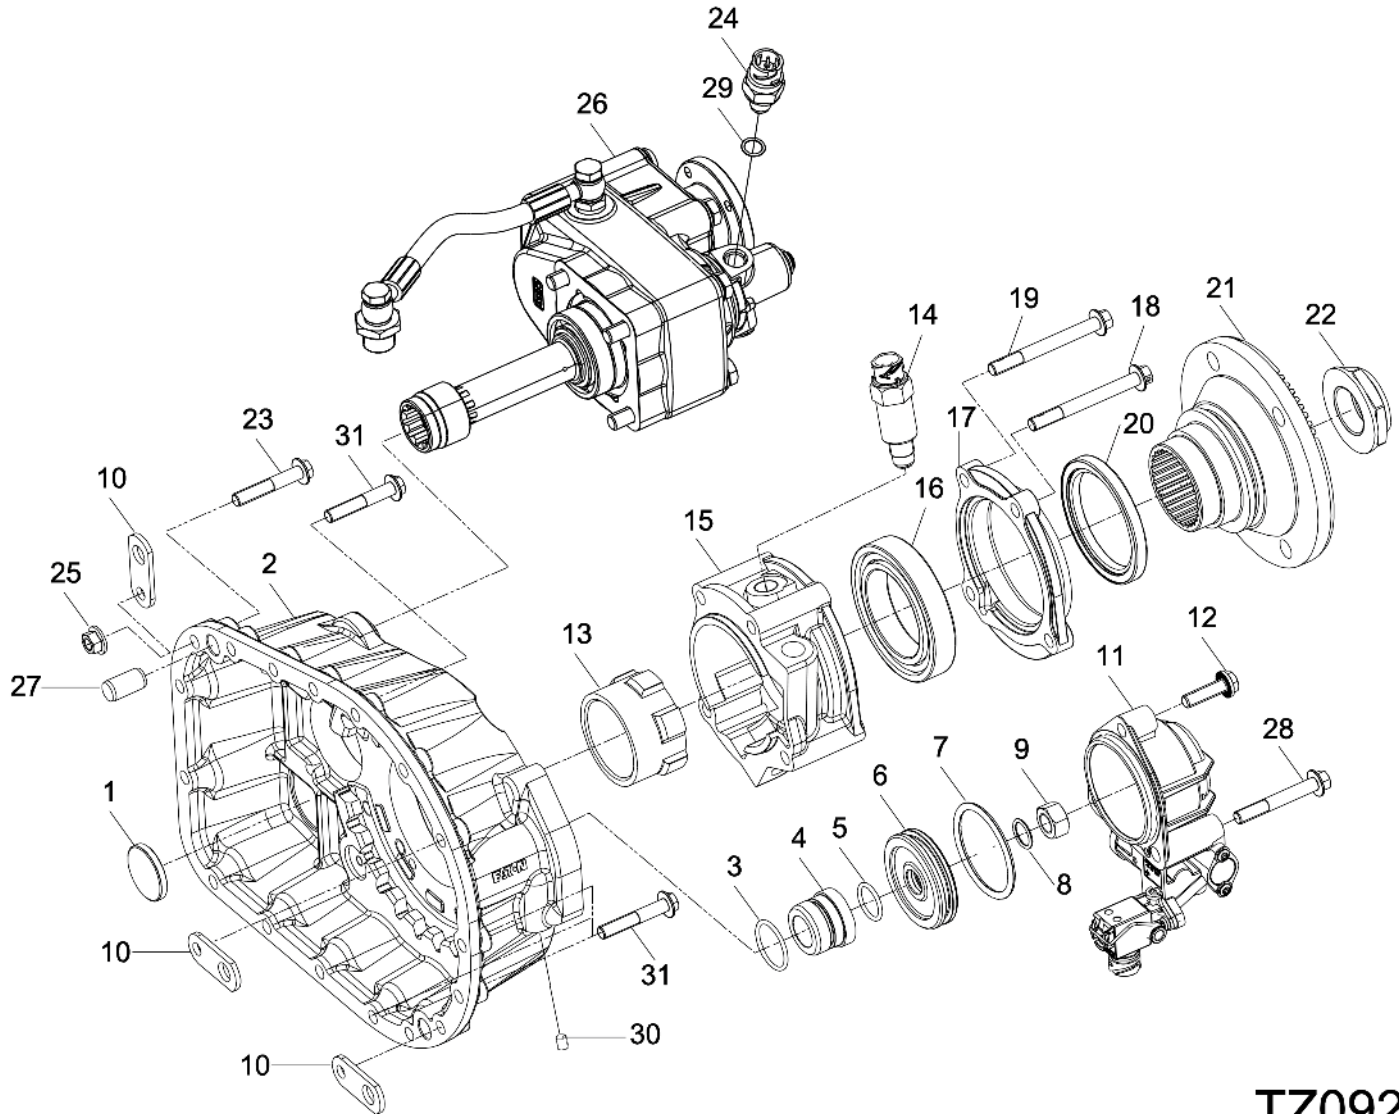

RAROPEM

BACK ON TRACK

TZ0925

Cutie de viteza Eaton ZY07161-ZY07163-ZY07164