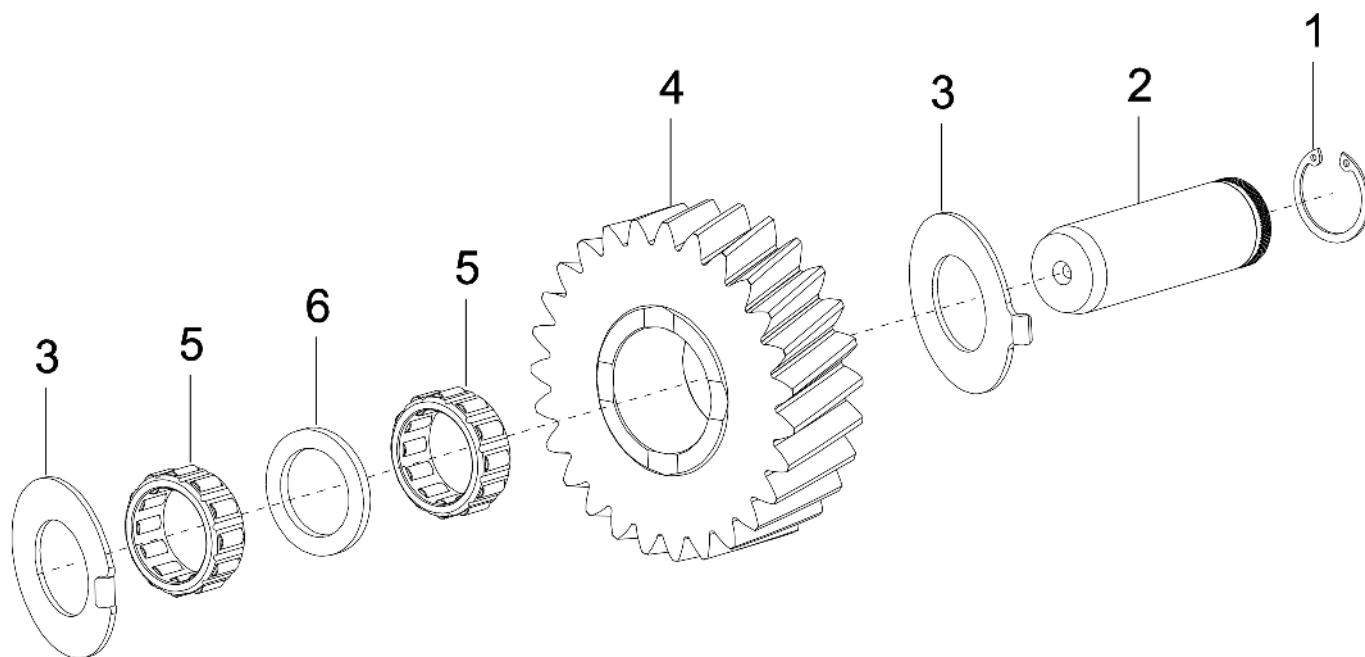

RAROPEM
BACK ON TRACK

TZ0211

Cutie de viteza Eaton ZY07161-ZY07163-ZY07164