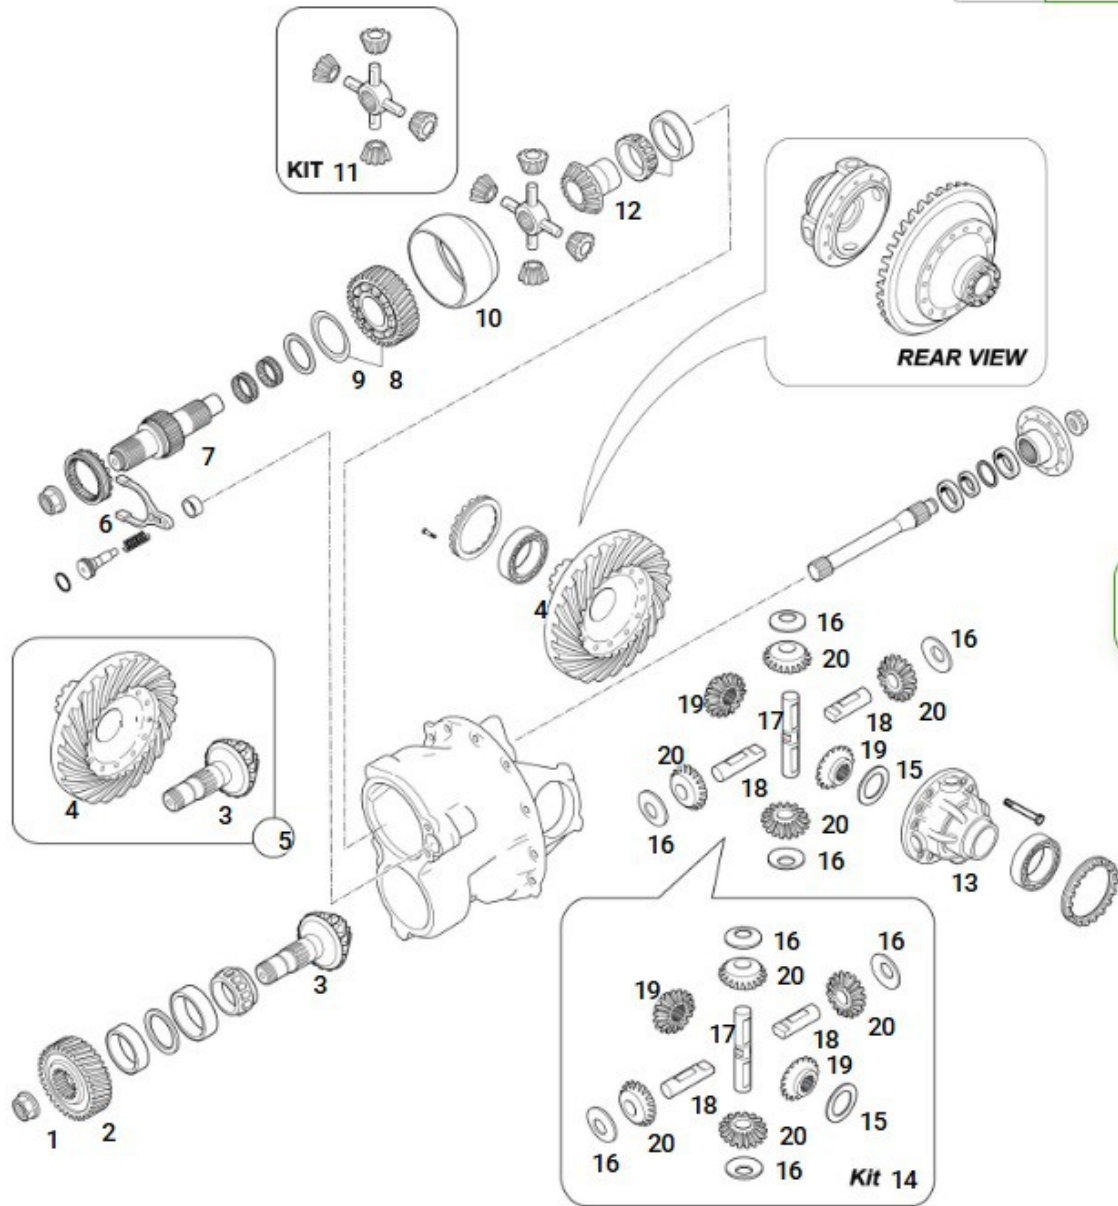

RAROPEM

BACK ON TRACK

Desen tehnic interaxial spate Mercedes 711.180

RAROPEM

BACK ON TRACK

Desen tehnic interaxial spate Mercedes 711.180