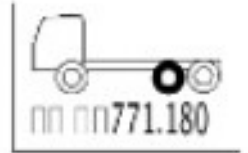

RAROPEM

BACK ON TRACK

Desen tehnic interaxial spate Mercedes 711.180

RAROPEM

BACK ON TRACK

Desen tehnic interaxial spate Mercedes 711.180