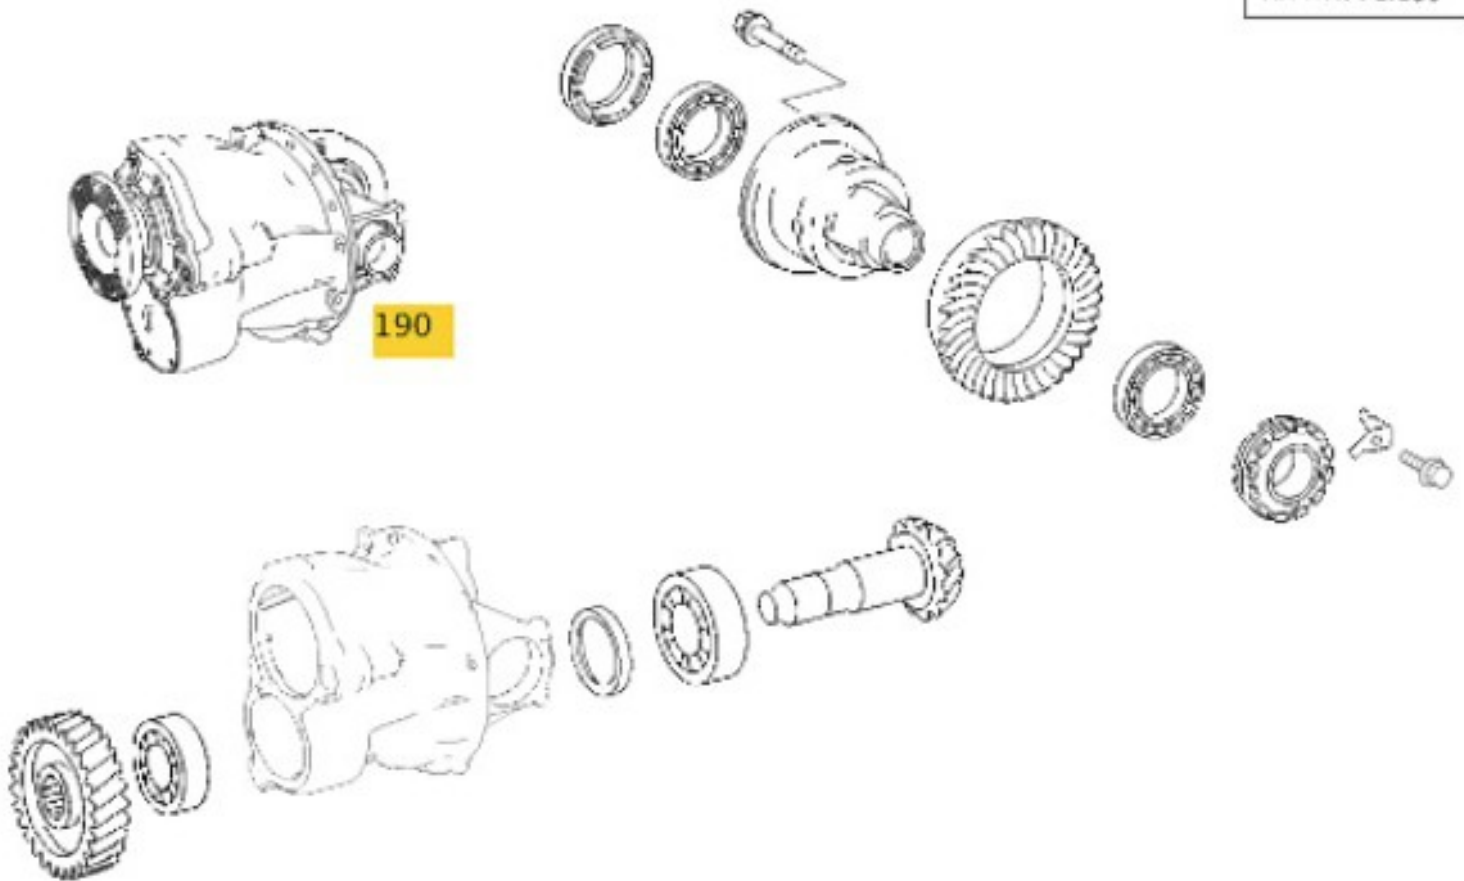

RAROPEM

BACK ON TRACK

Desen tehnic interaxial spate Mercedes 711.180

RAROPEM

BACK ON TRACK

Desen tehnic interaxial spate Mercedes 711.180