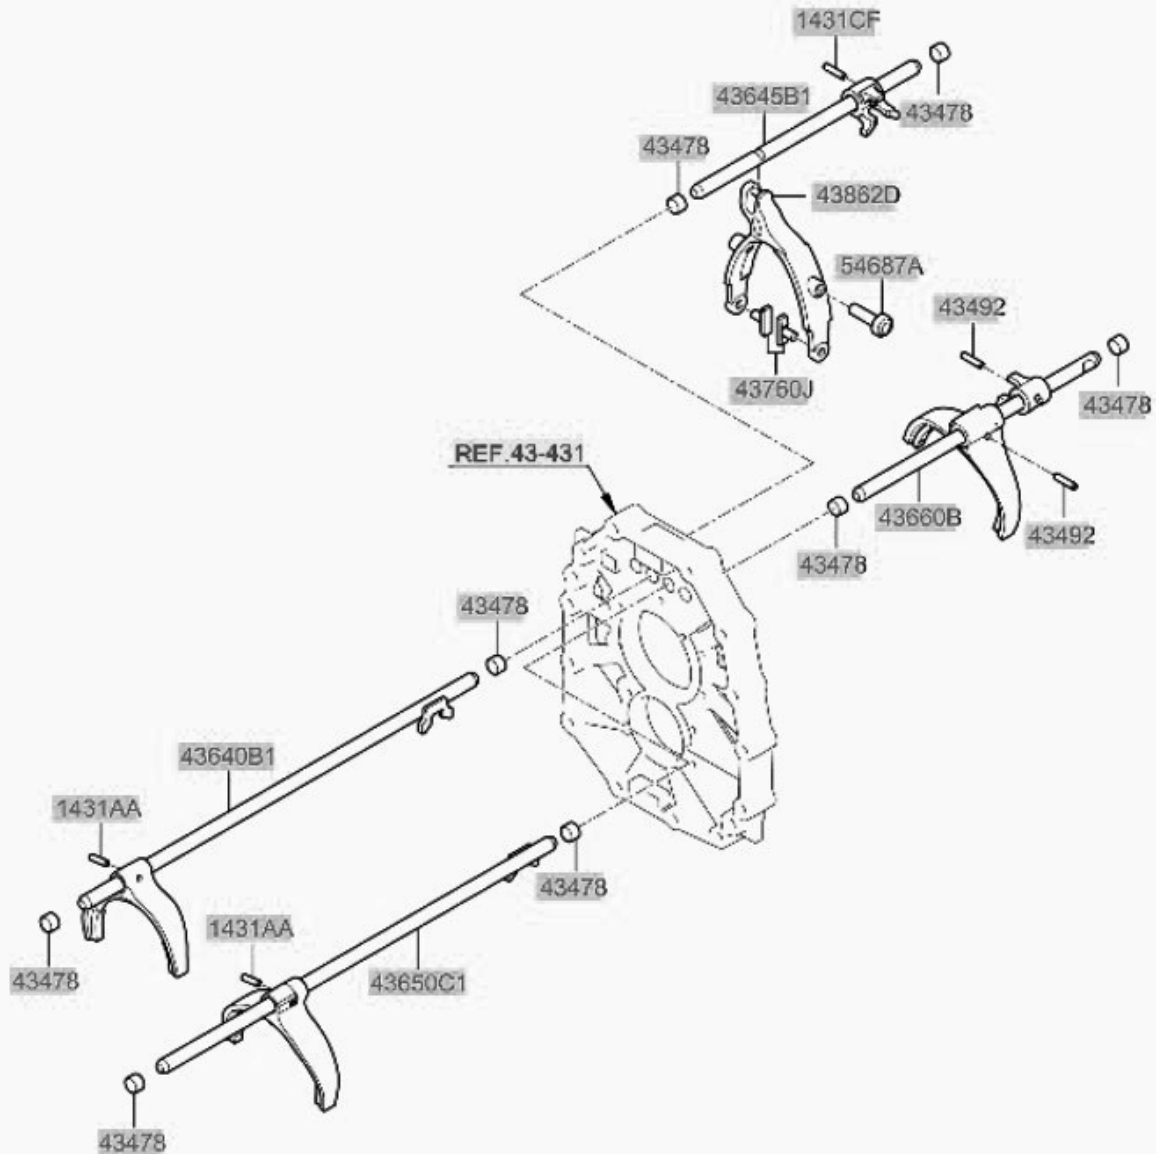

RAROPEM

BACK ON TRACK

Cutie de viteza HYUNDAI H350