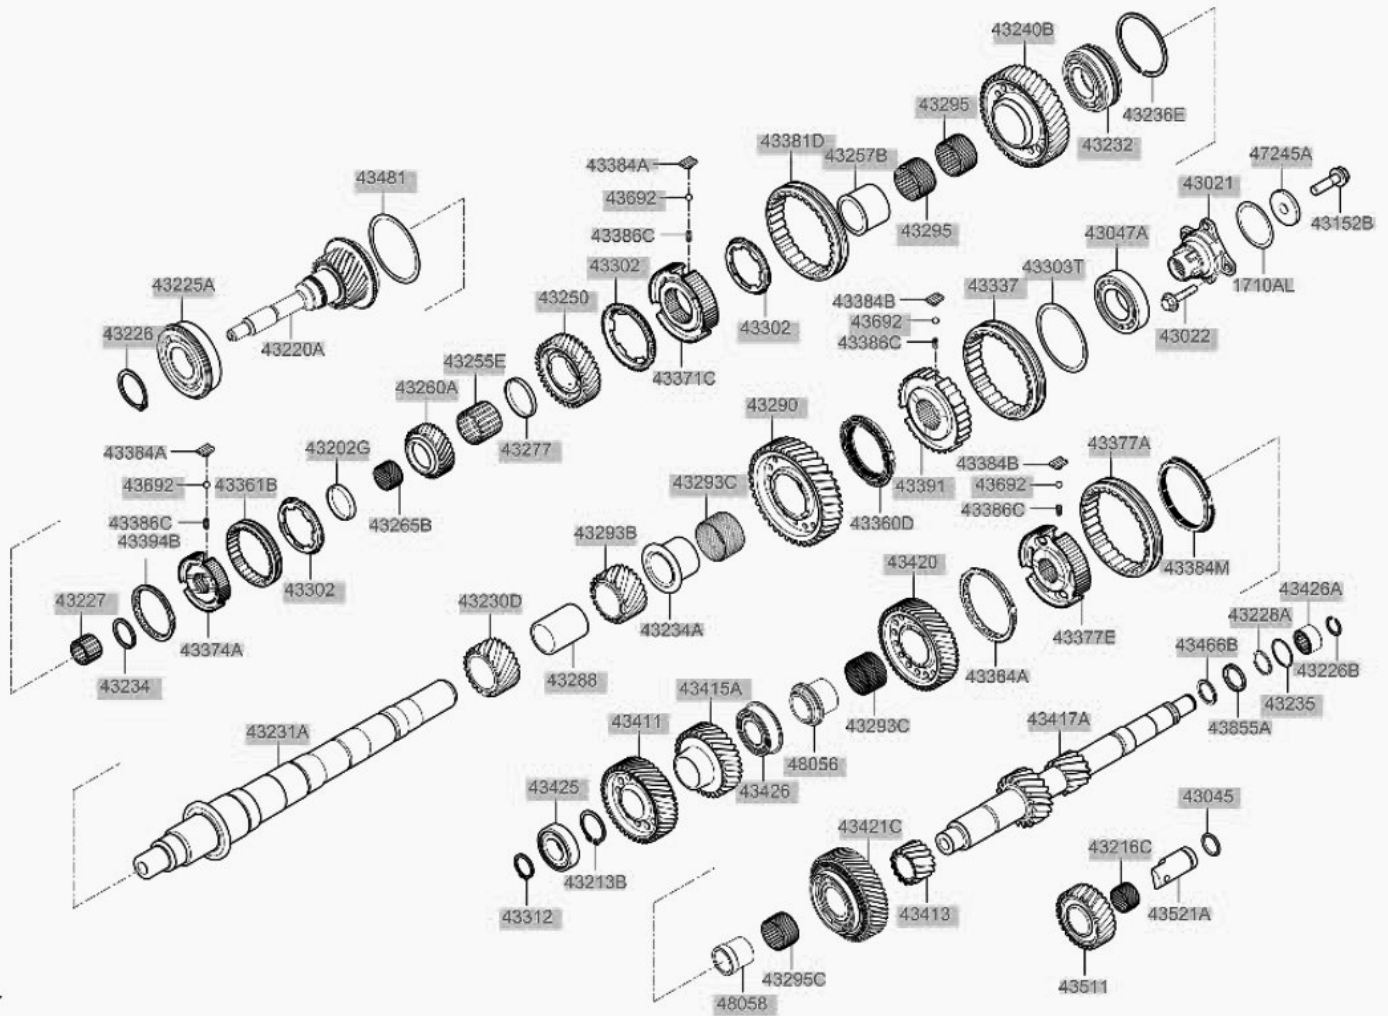

# RAROPEM

BACK ON TRACK

Cutie de viteza HYUNDAI H350

# RAROPEM

BACK ON TRACK

FR.

Cutie de viteza HYUNDAI H350

# RAROPEM

BACK ON TRACK

Cutie de viteza HYUNDAI H350

**RAROPEM**  
BACK ON TRACK

Cutie de viteza HYUNDAI H350