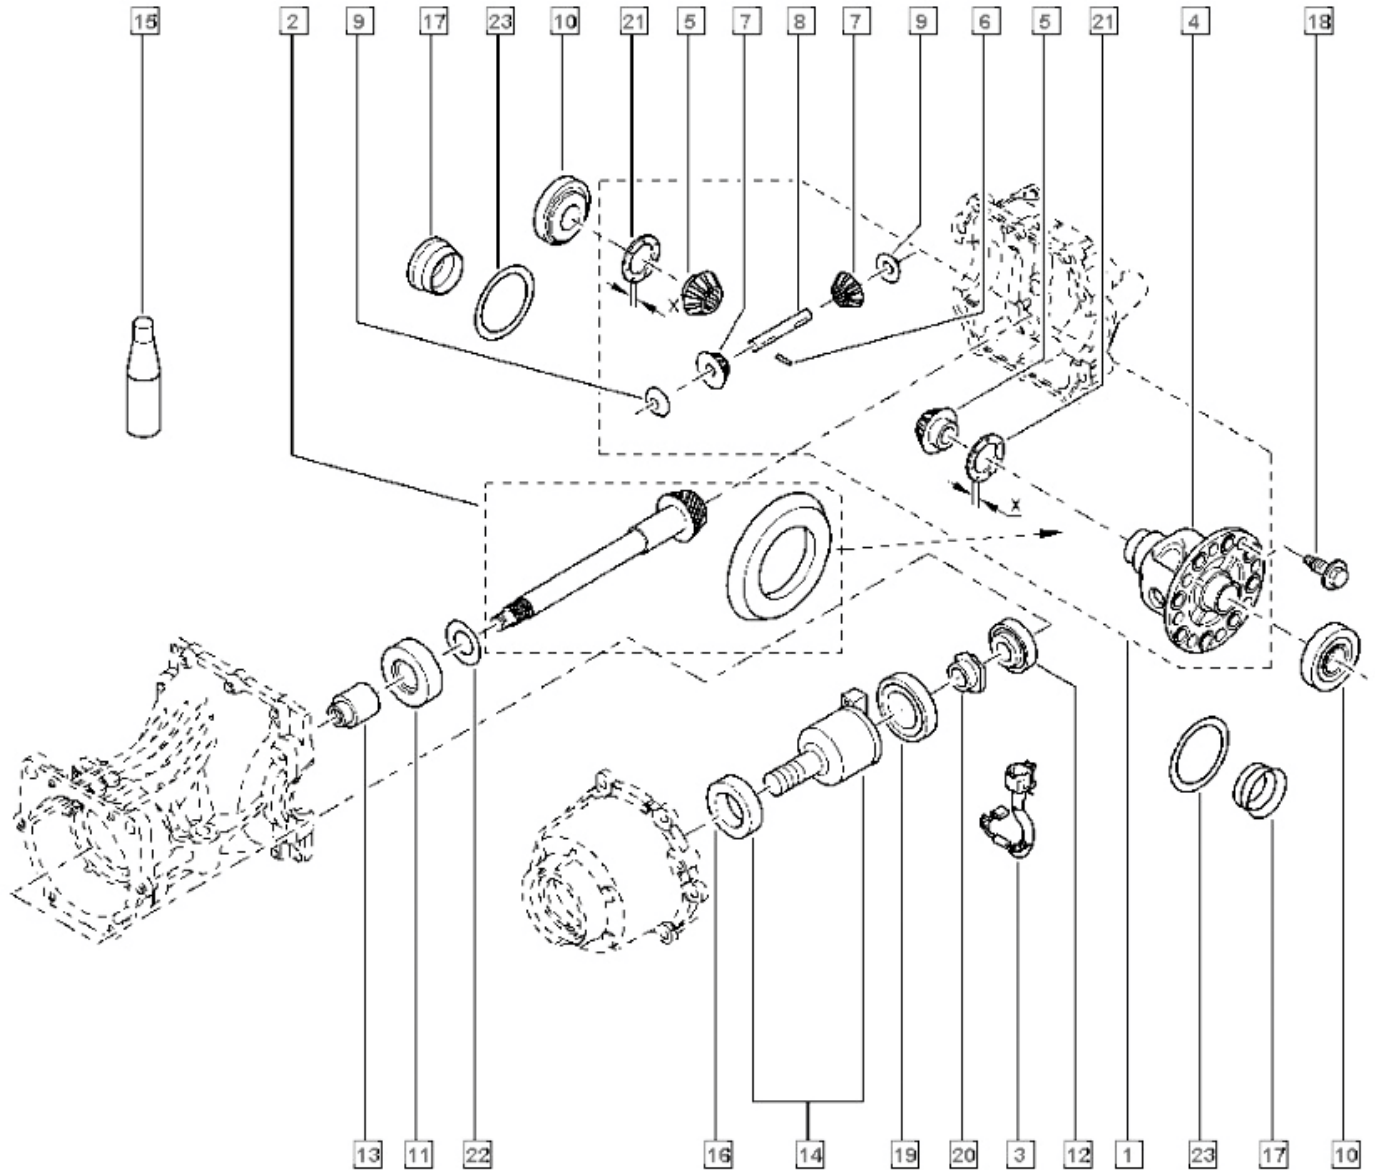

# RAROPEM

BACK ON TRACK

Diferential spate Nissan X-Trail 38300JD610