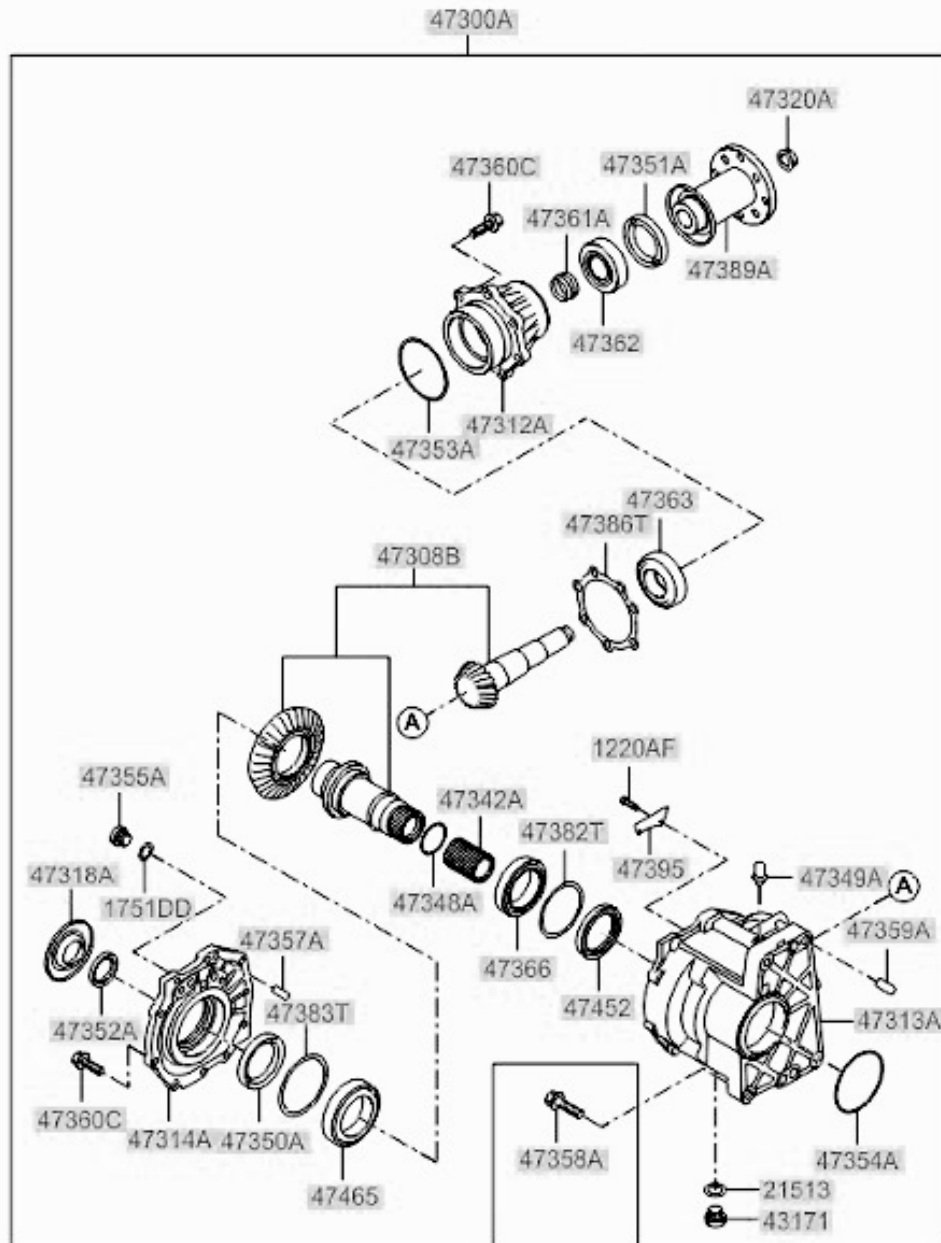

RAROPEM

BACK ON TRACK

Desen tehnic cutie transfer HYUNDAI ix35 / TUCSON 473003B220