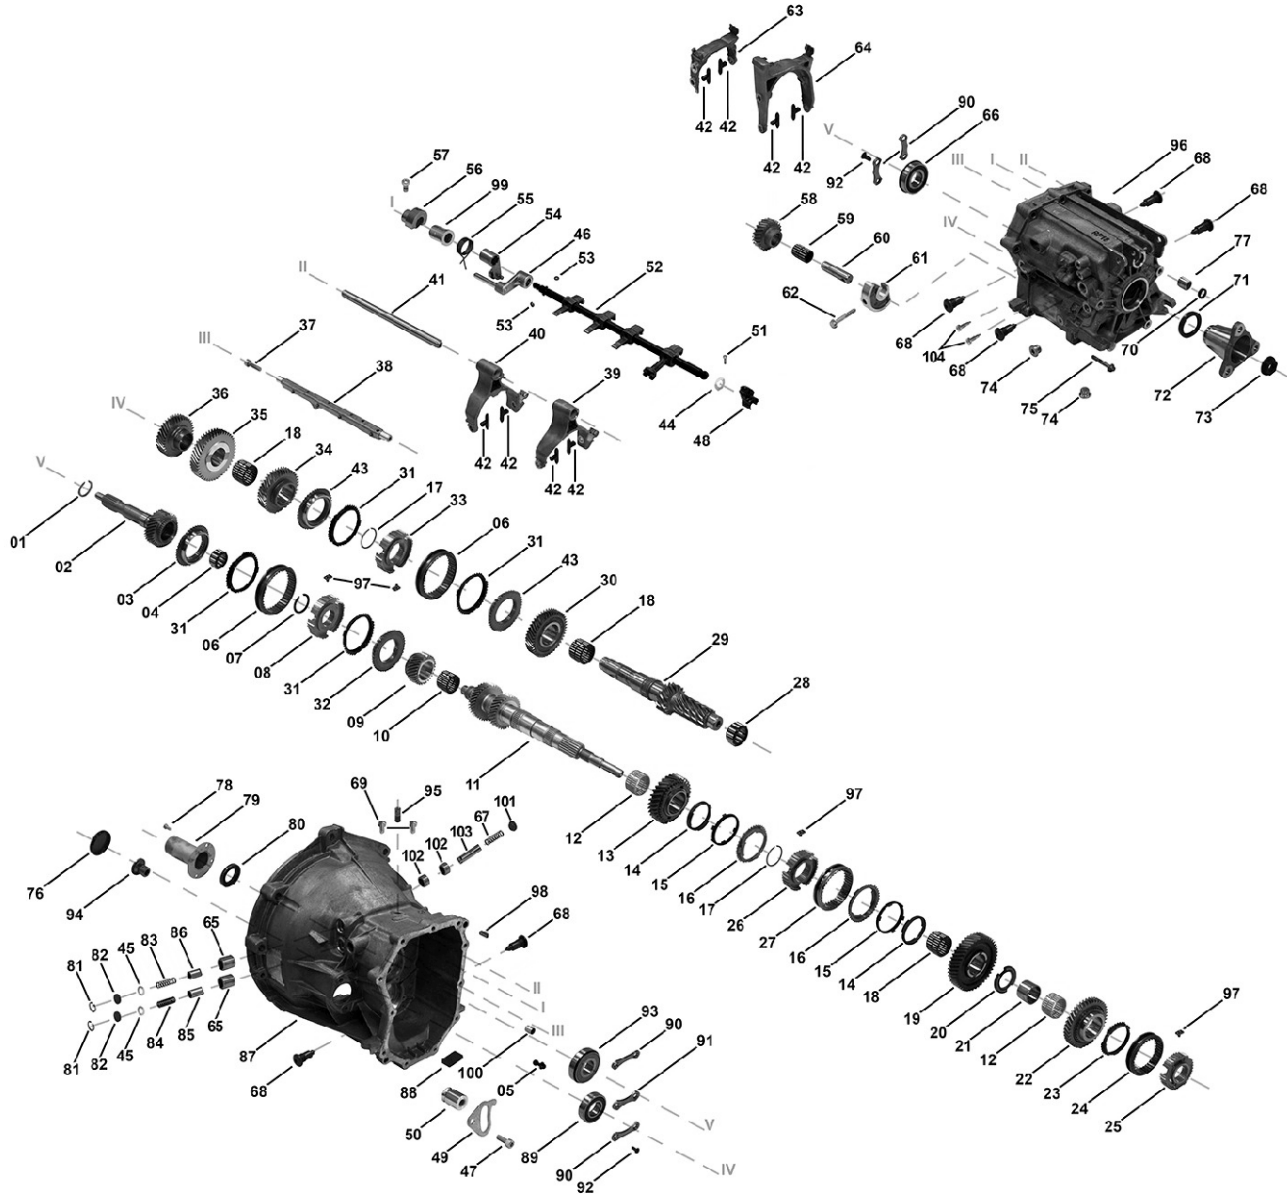

# RAROPEM

BACK ON TRACK

Desen tehnic cutie de viteza BMW GS6-17BG/DG