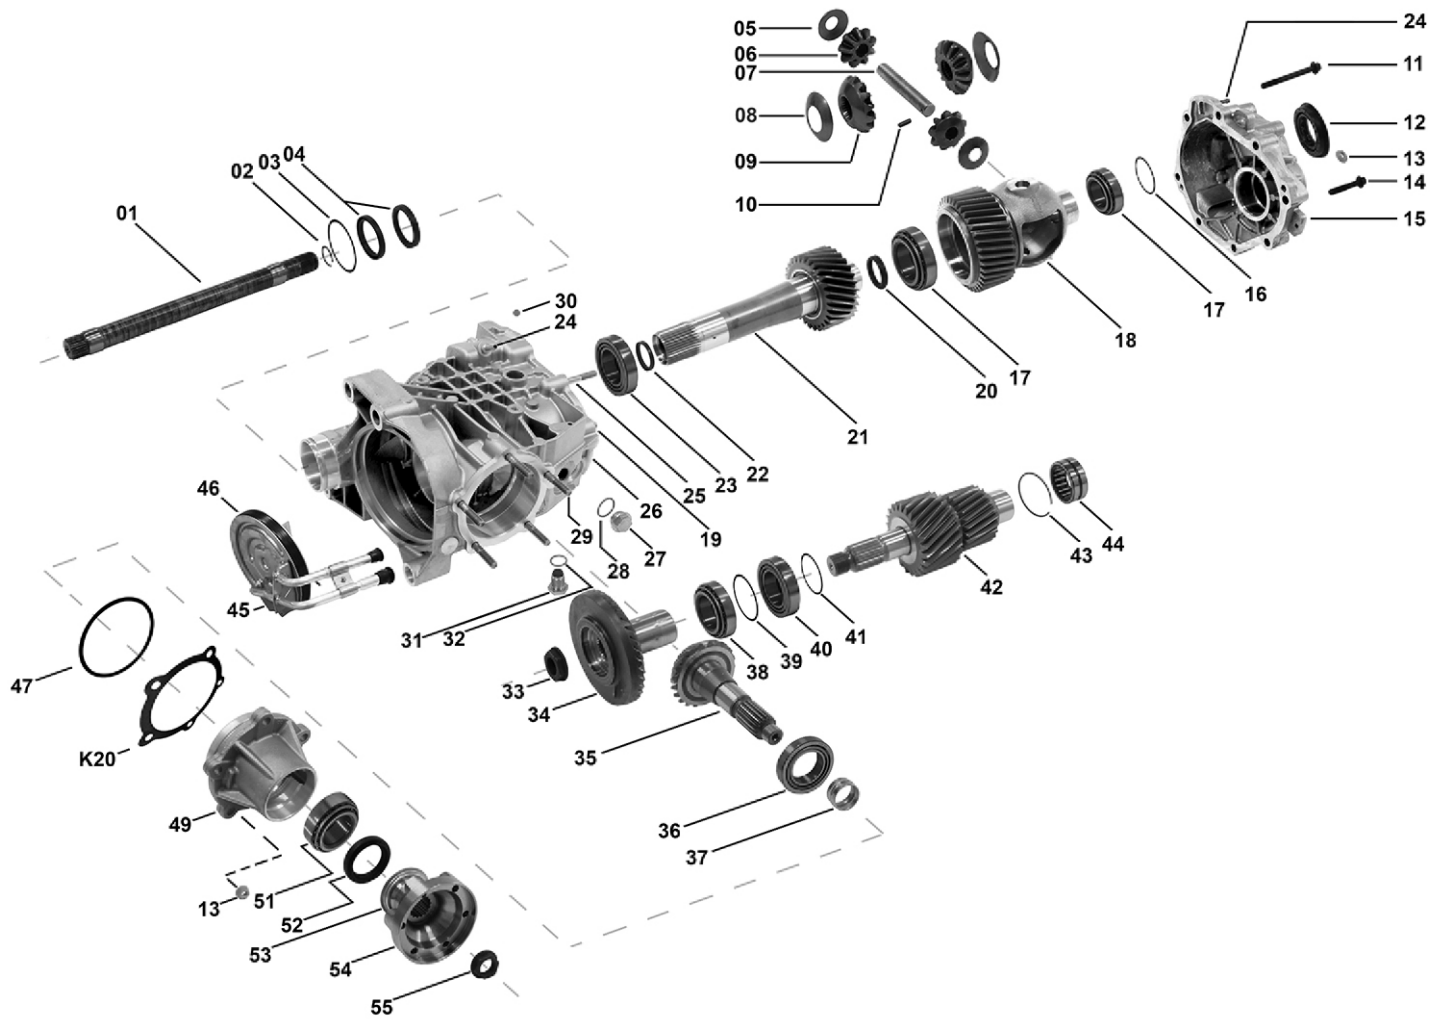

# RAROPEM

BACK ON TRACK

Cutie de transfer Land Rover CB40