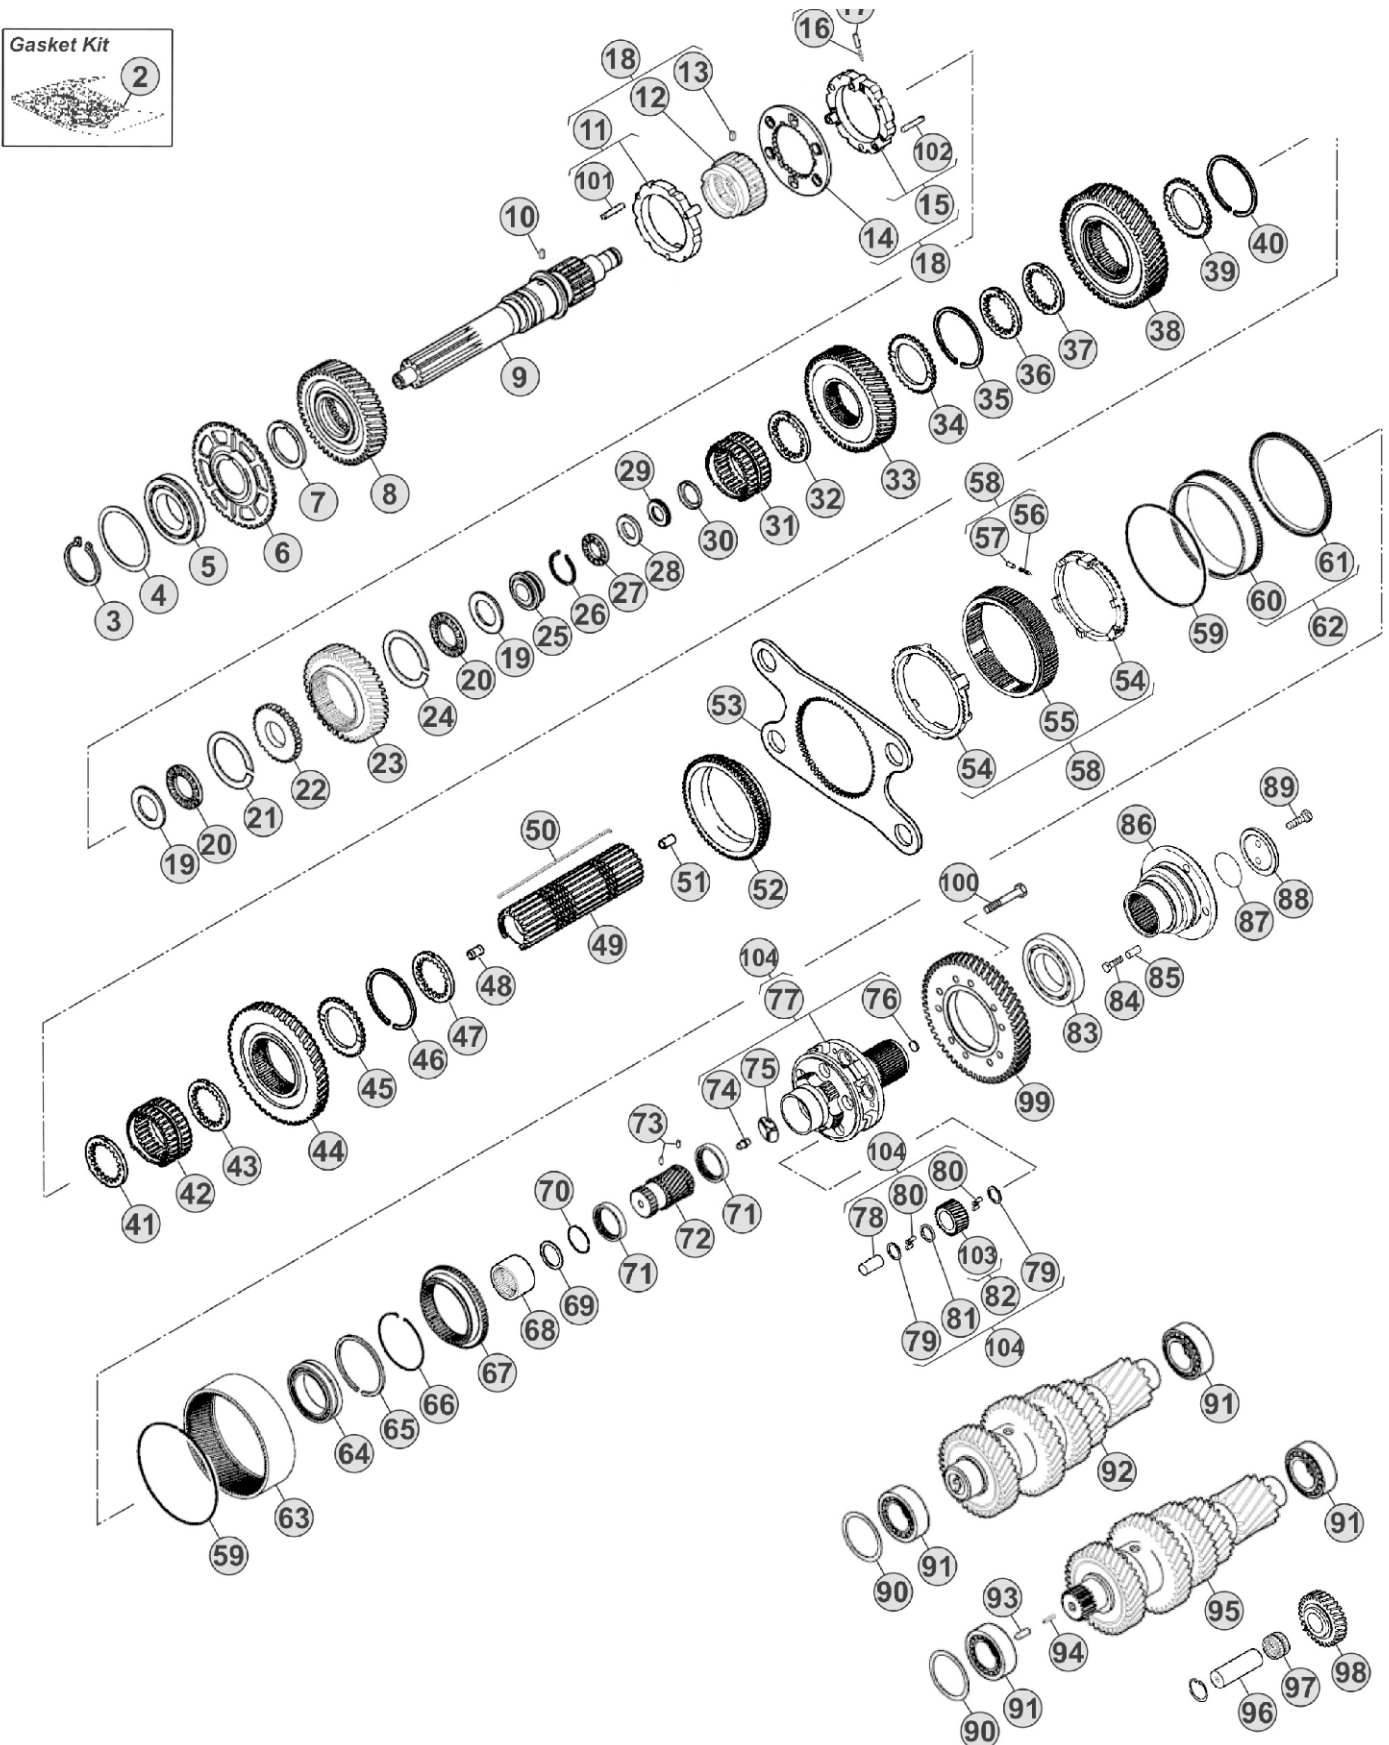

RAROPEM

BACK ON TRACK

Gasket Kit

2

Cutie ZF ASETRONIC 12 AS-

RAROPEM

BACK ON TRACK

Version with interarder