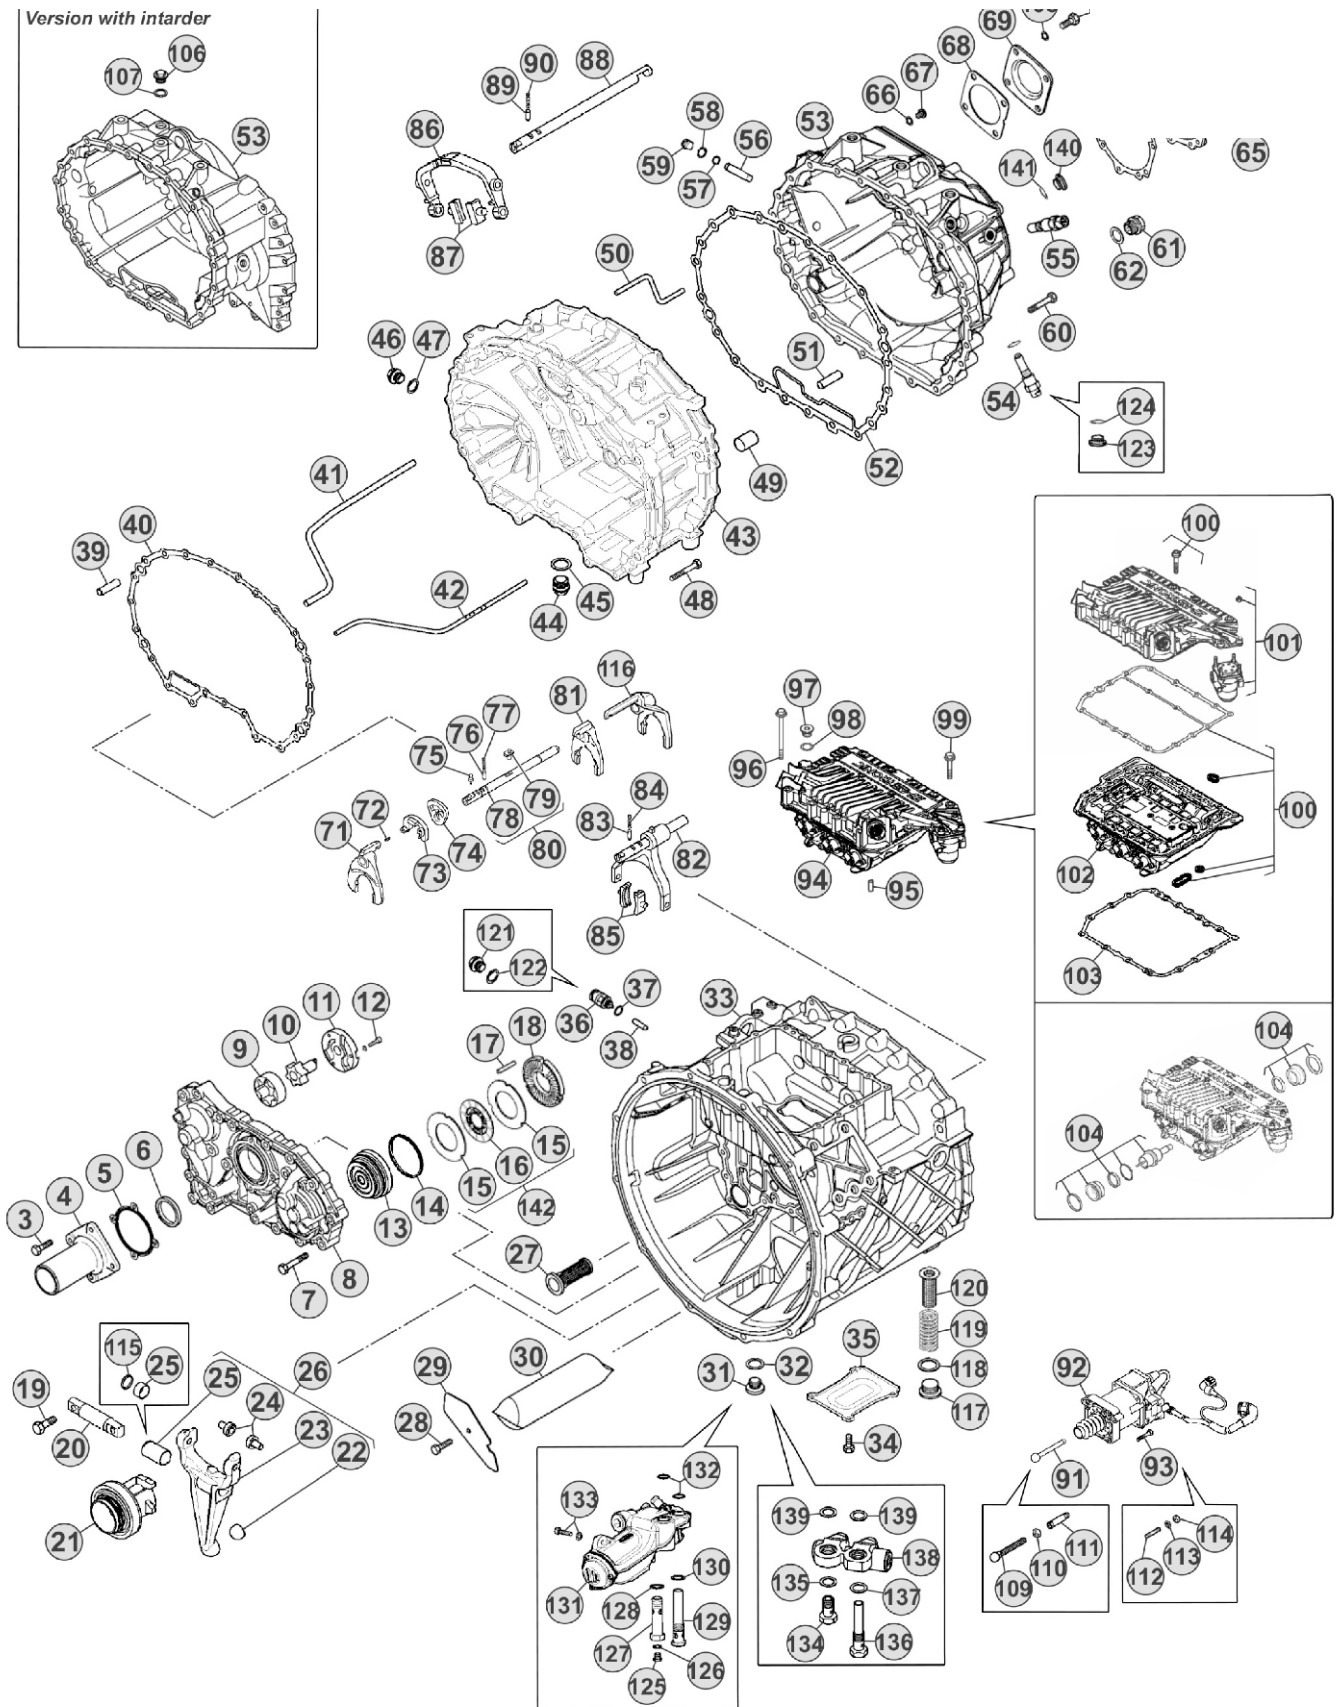

RAROPEM

BACK ON TRACK

Gasket Kit

2

Cutie ZF ASETRONIC 12 AS-

RAROPEM

BACK ON TRACK

Version with interarder

Cutie ZF ASETRONIC 12 AS-