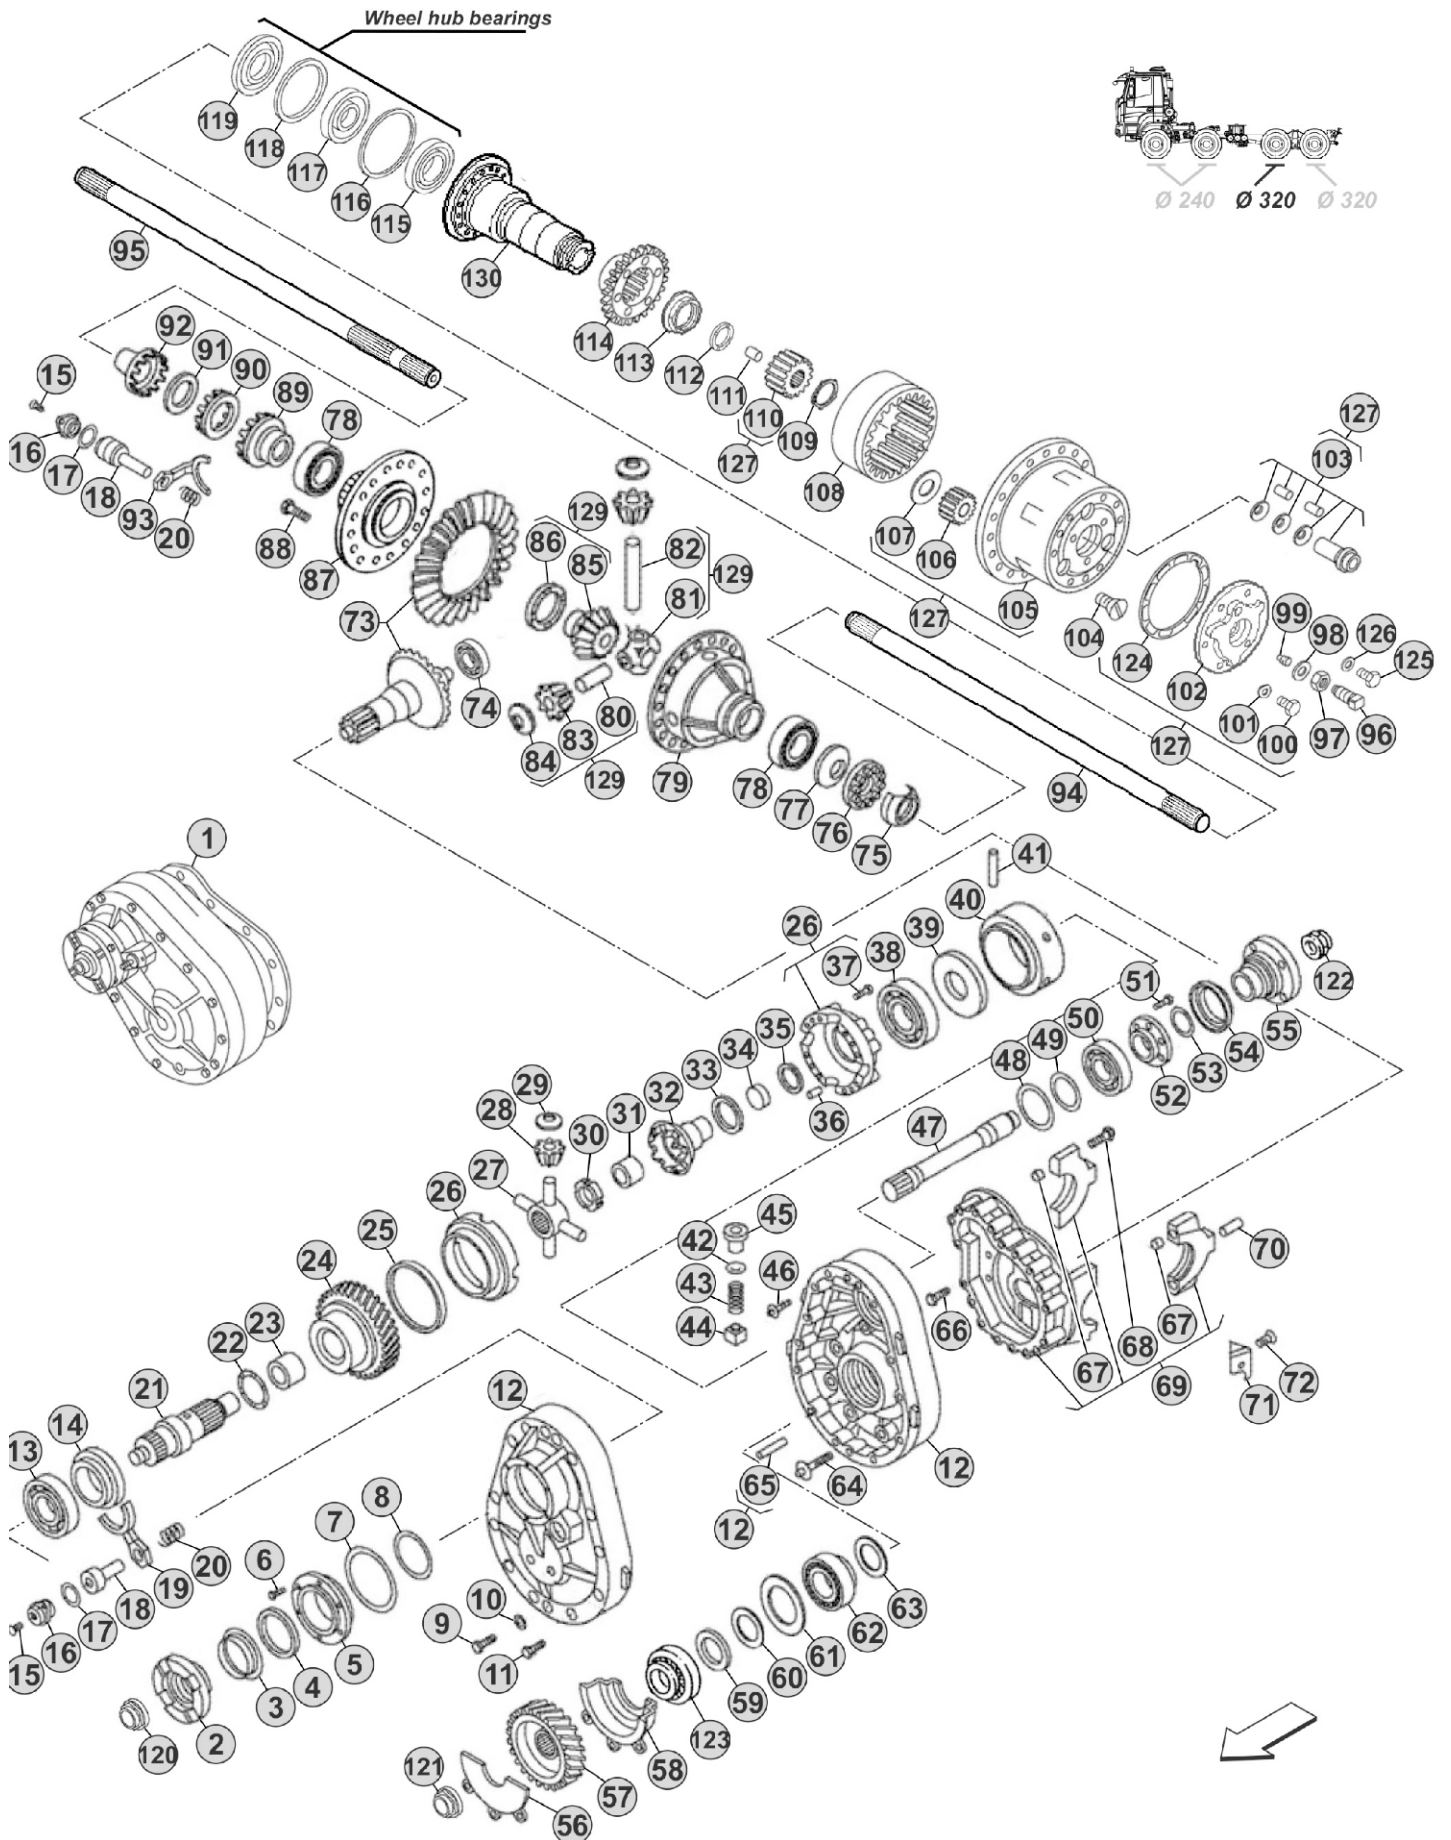

RAROPEM

BACK ON TRACK

Interaxial Eurotrakker Z41XZ41 INT