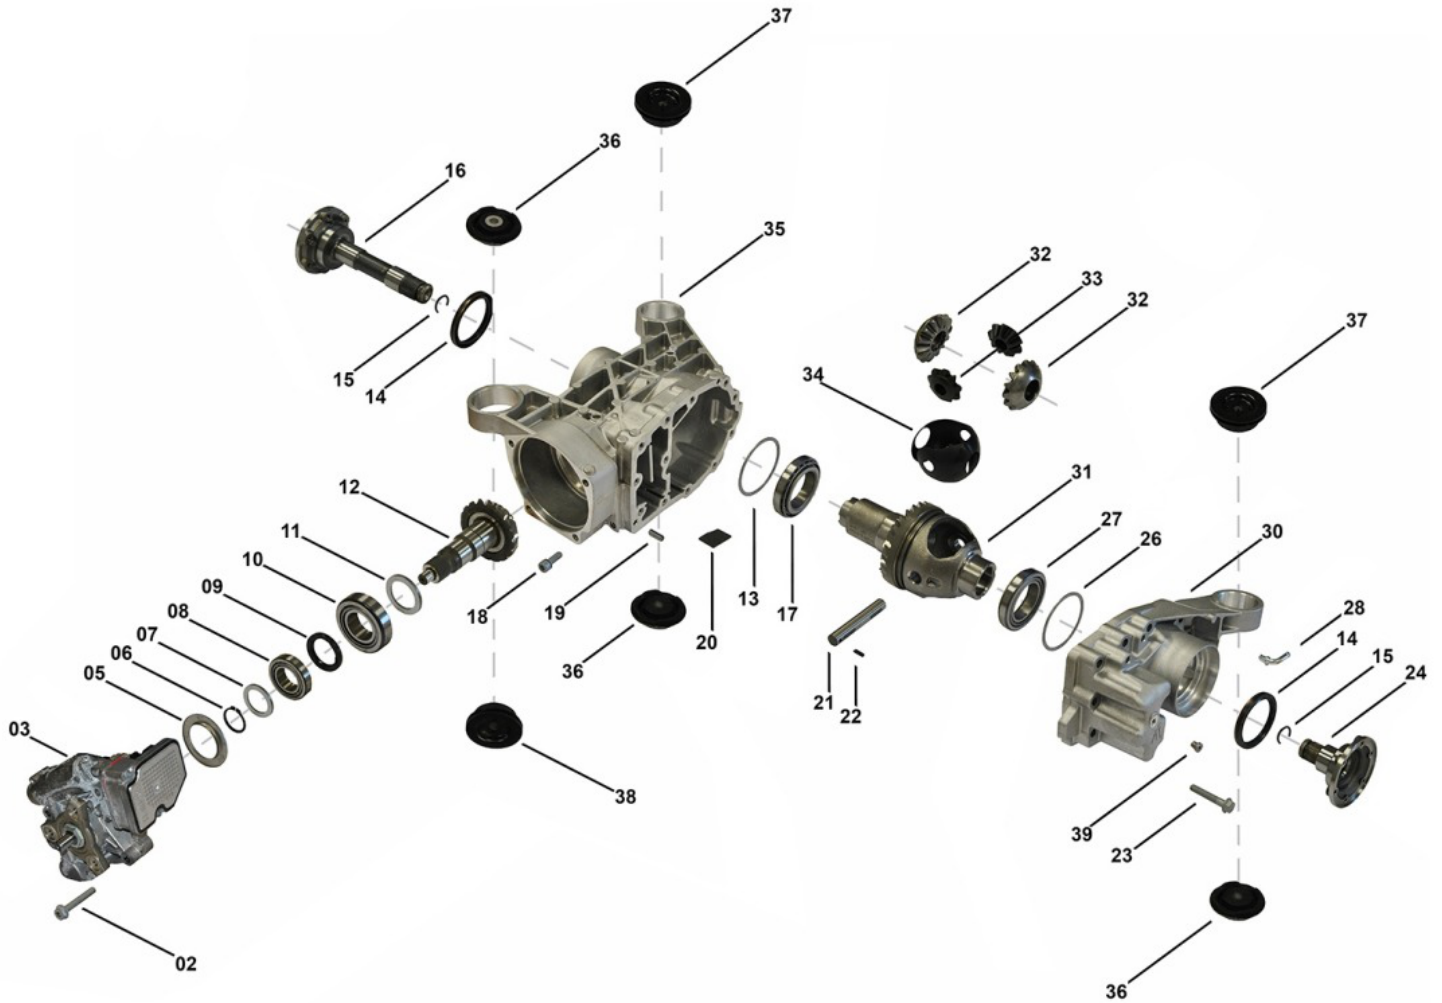

RAROPEM

BACK ON TRACK

Diferential spate Audi / Seat / Skoda / VW HAA350/HAA450