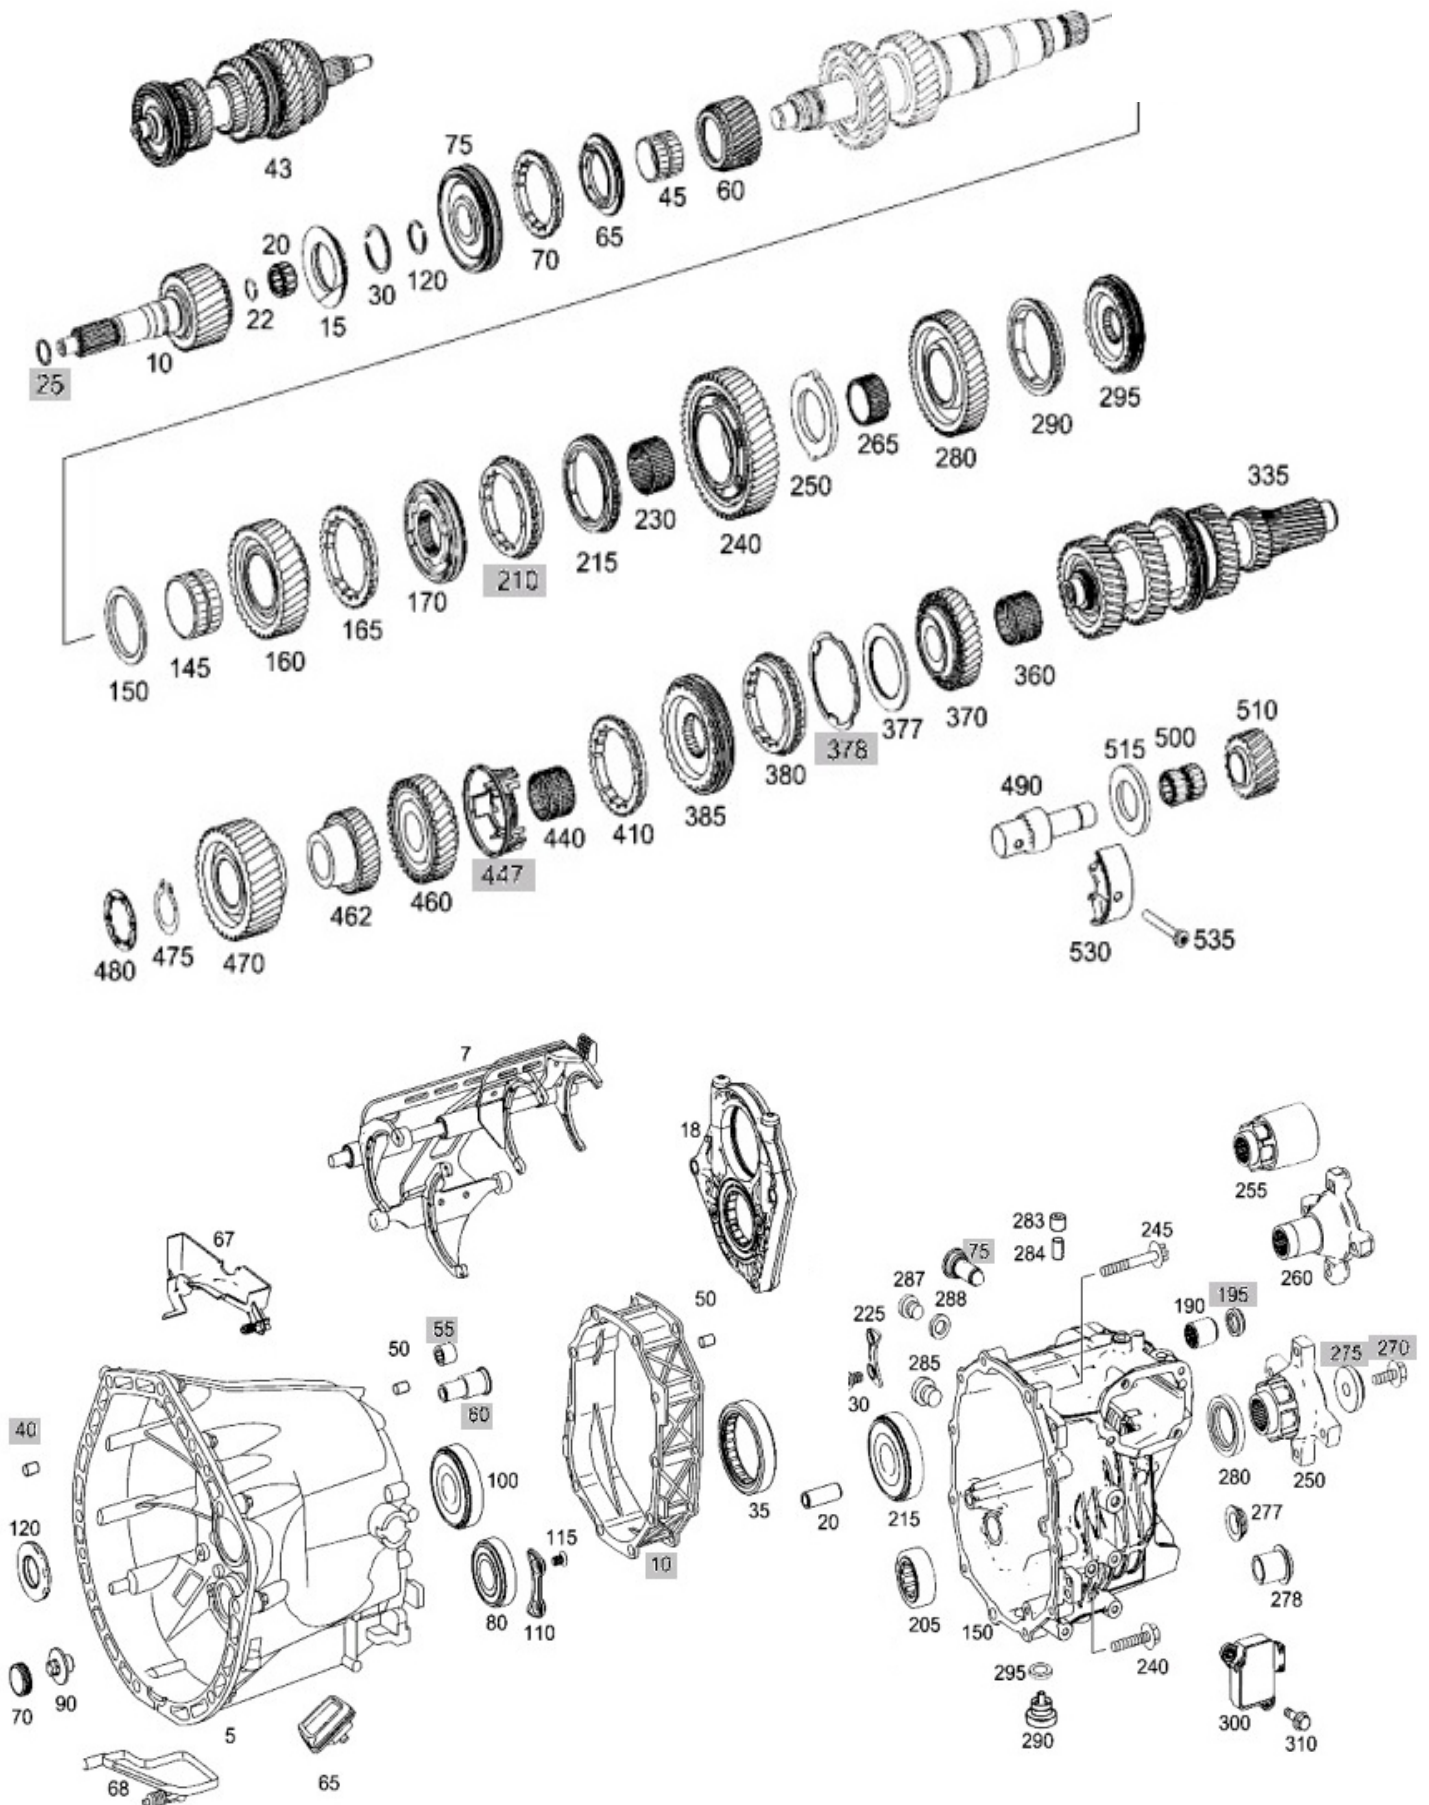

# RAROPEM

BACK ON TRACK

Mercedes Sprinter 711685 TSG480